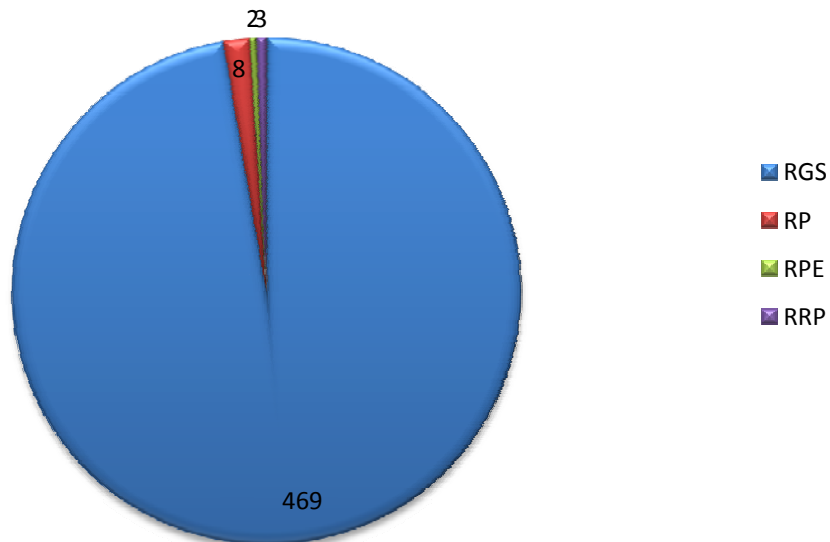

GRAD	
RGS	296
RP	7
RPE	3
Total	306

OPTIONS GRAD Academic Status

UNDG	
RGS	469
RP	8
RPE	2
RRP	3
Total	482

Grand Total 788

OPTIONS UNDG Academic Status

Academically Dismissed Spring/Summer 2010

GRAD	22
UNDG	17
Total	39