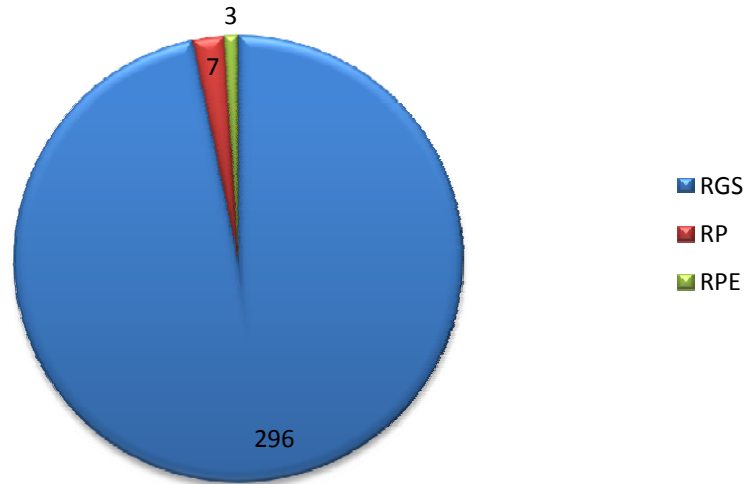

GRAD	
RGS	296
RP	7
RPE	3
Total	306

OPTIONS GRAD Academic Status

UNDG	
RGS	469
RP	8
RPE	2
RRP	3
Total	482

Grand Total 788

OPTIONS UNDG Academic Status

Academically Dismissed Spring/Summer 2010

GRAD	22
UNDG	17
Total	39