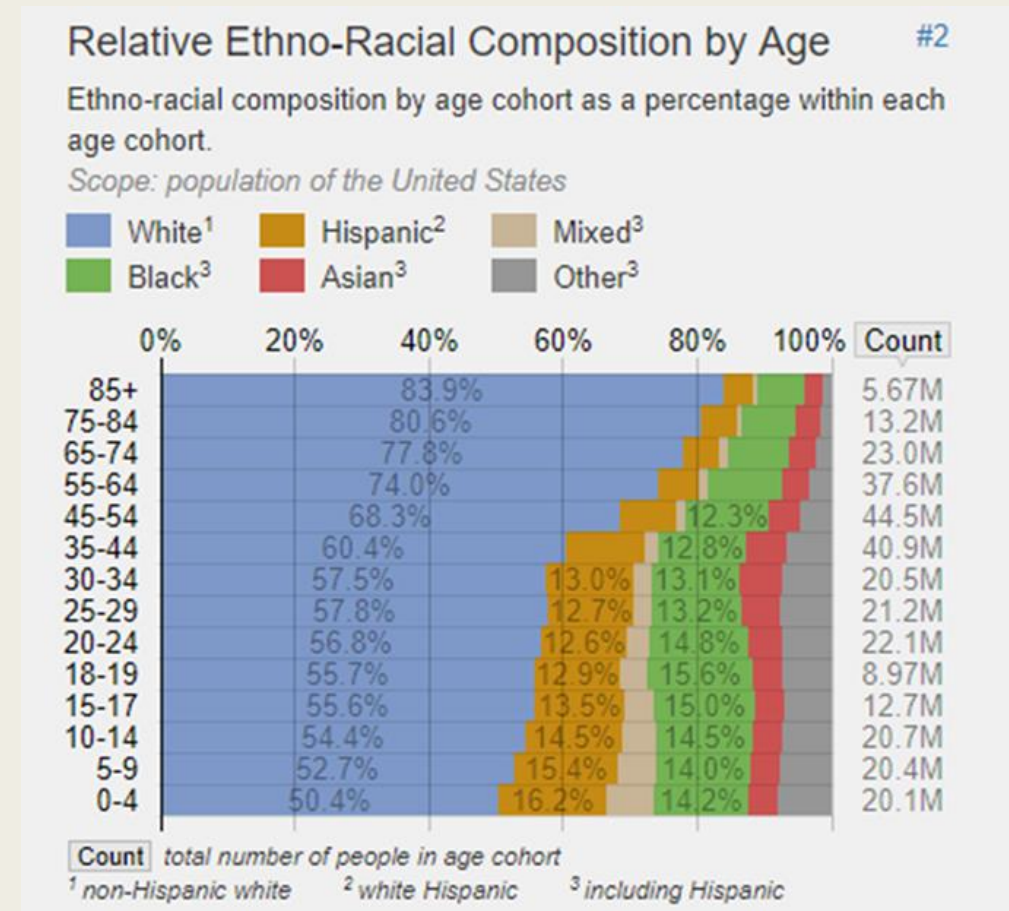

Market Research

- Demographics

- *Men over 44.5% of the US population.*
- *The market grows each decade (22-26%)*
- *60-70% of Men over 40 are married*
- *They tend to make (on average) \$1000+ a week*

Age, race, and Hispanic or Latino ethnicity	Total		Men	
	Number of workers (in thousands)	Median weekly earnings	Number of workers (in thousands)	Median weekly earnings
TOTAL				
16 years and over	114,151	\$857	63,033	\$946
16 to 24 years	9,975	549	5,503	581
16 to 19 years	1,204	448	687	488
20 to 24 years	8,771	571	4,816	591
25 years and over	104,176	902	57,530	998
25 to 54 years	80,607	887	44,742	974
25 to 34 years	28,591	762	16,030	798
35 to 44 years	26,171	959	14,628	1,066
45 to 54 years	25,845	982	14,084	1,117
55 years and over	23,569	963	12,787	1,116
55 to 64 years	19,193	979	10,323	1,130
65 years and over	4,375	893	2,464	1,022

Market Research

■ Demographics

- *Are more religious than those under 40 years old (Christianity, etc)*
- *Majority of males over 40 are white/Caucasian*
- *Men in their 40s and 50s tend to live North to Southeast in the US.*